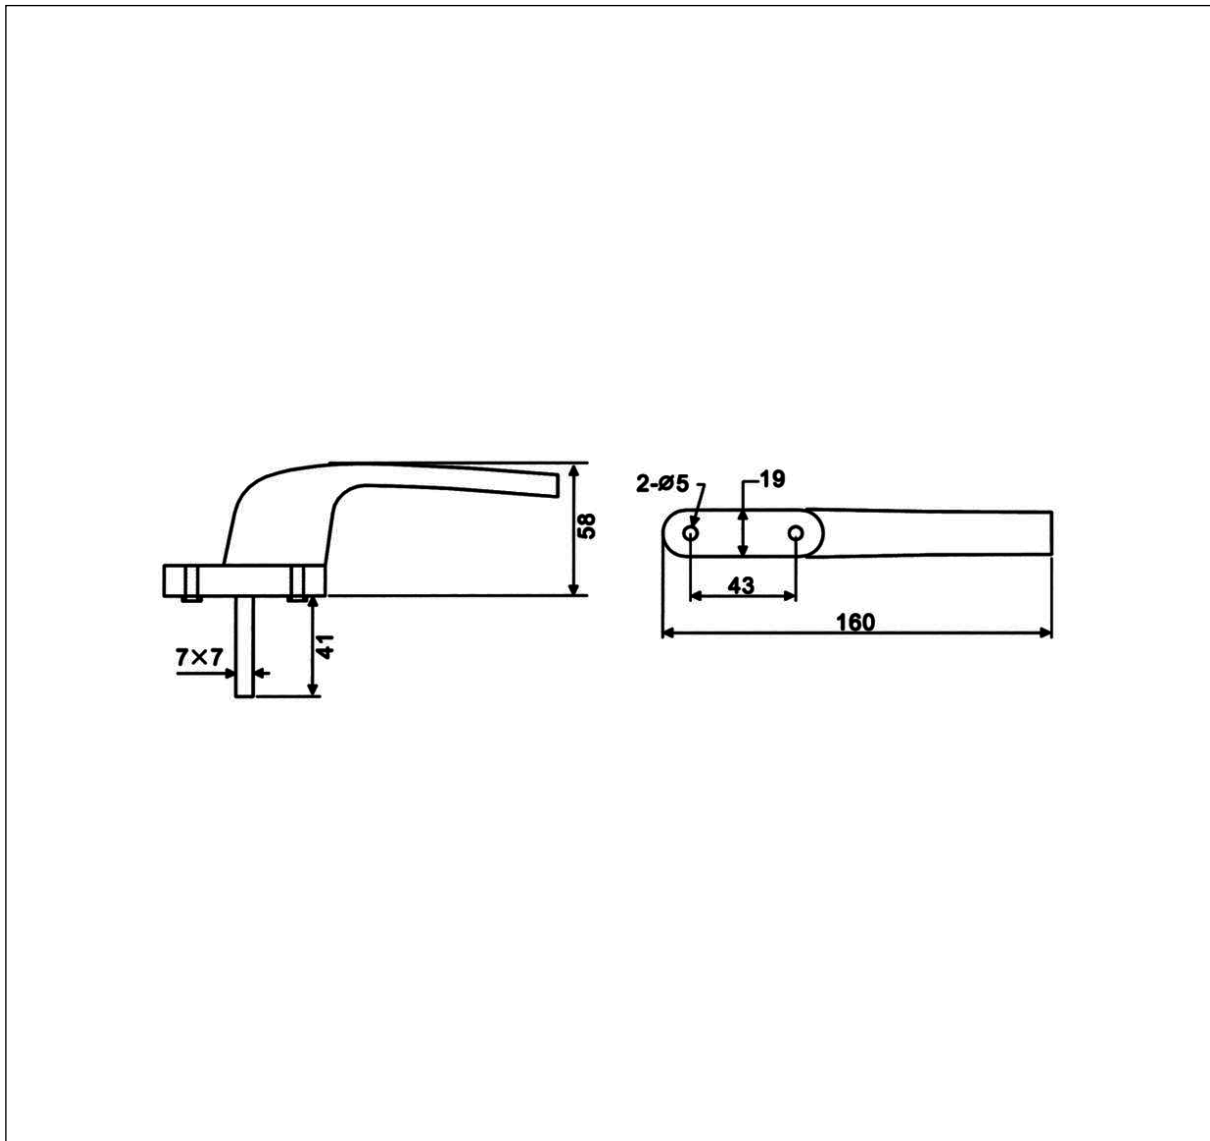

## TECHNICAL DETAILS

### IUCWHWOK40 : Casement Window Handle